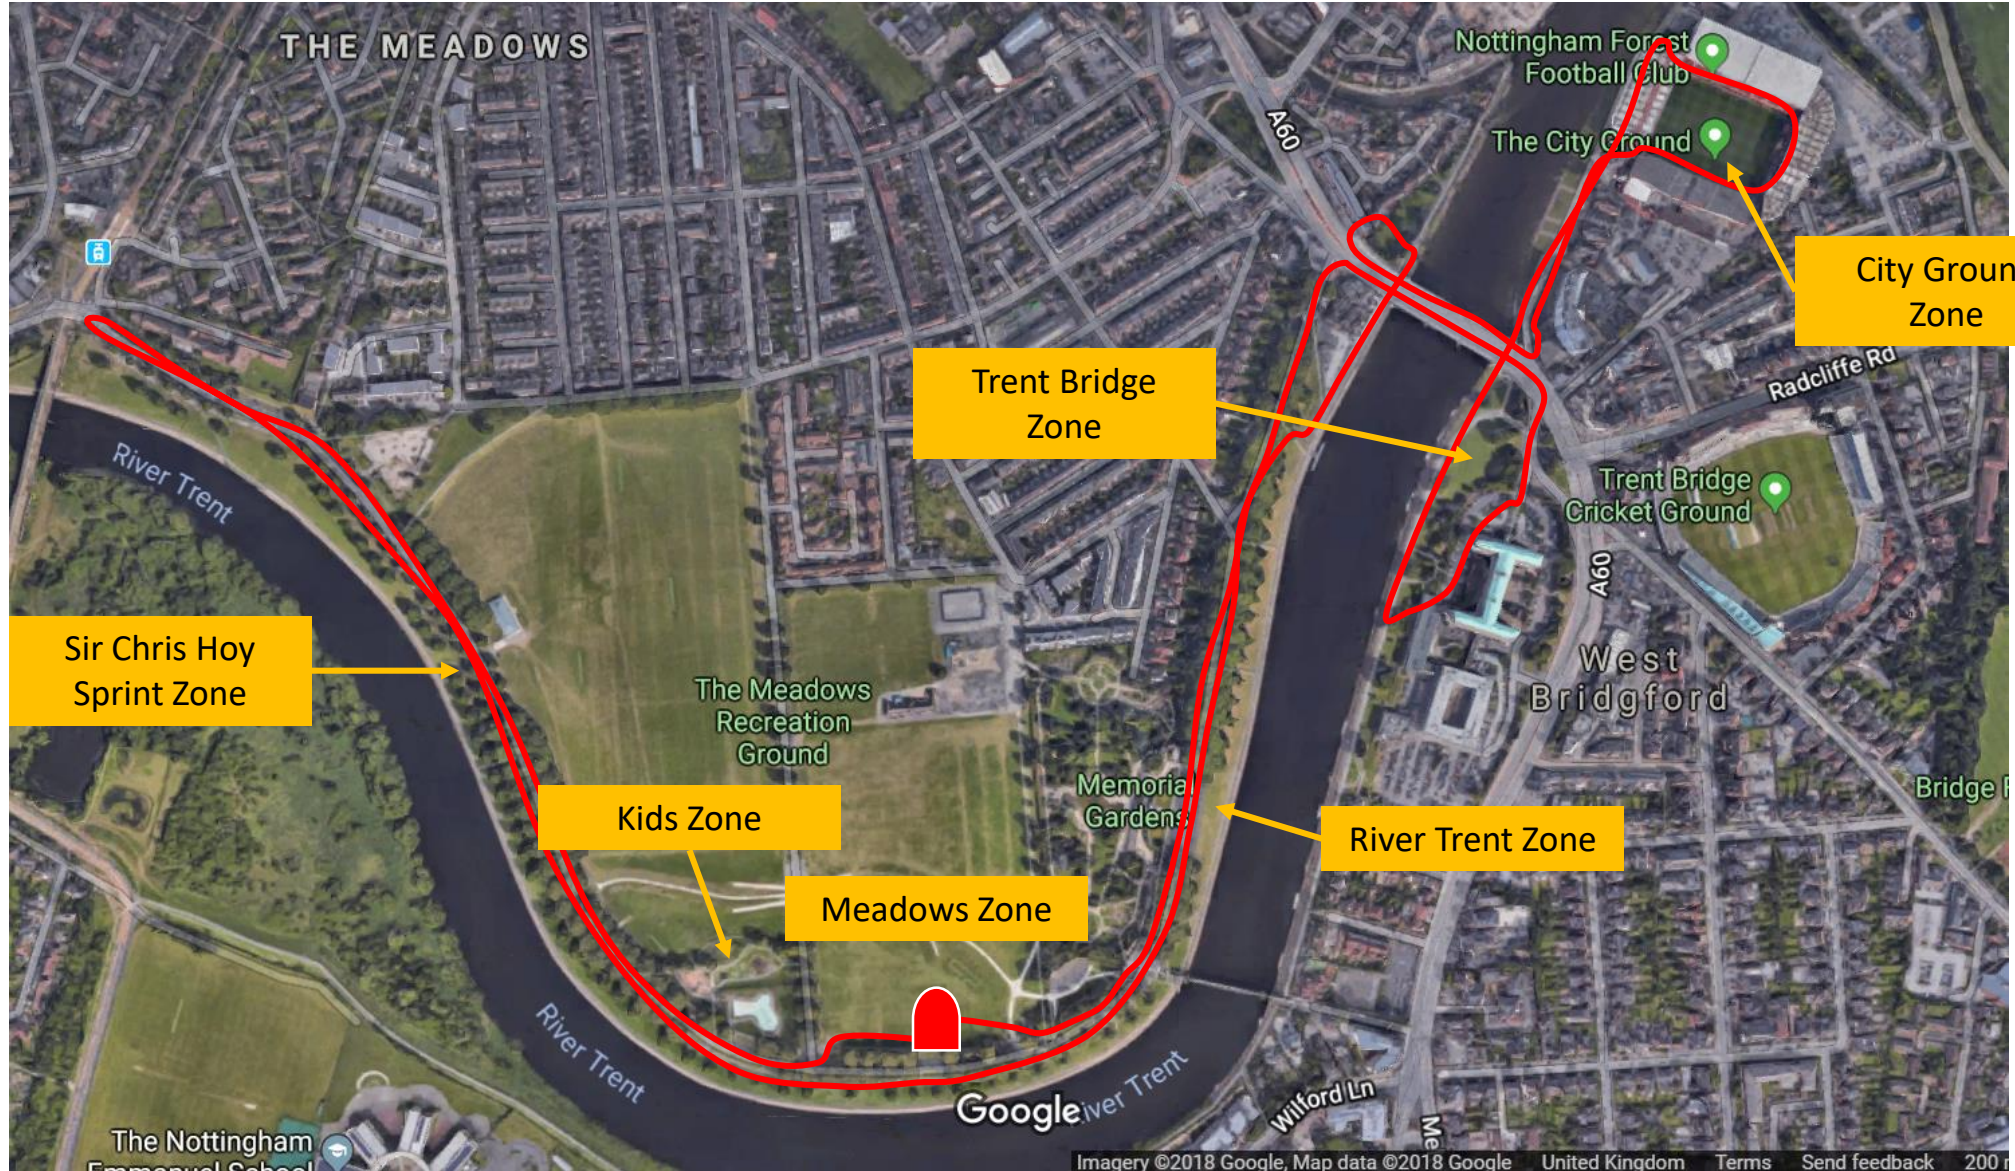

A photograph of two cyclists in front of a stadium building. The cyclist on the left is wearing a blue helmet, sunglasses, and a green and blue cycling jersey. The cyclist on the right is wearing a red and blue helmet, sunglasses, and a green and red cycling jersey. They are both riding blue bicycles. The background features a large stadium building with a red metal staircase and a sign that reads "SPORTS DINER".

# Let's Ride Nottingham 16<sup>th</sup> September 2018

Route Activation Zones

THE MEADOWS

Nottingham Forest Football Club

The City Ground

City Ground Zone

Trent Bridge Zone

Sir Chris Hoy Sprint Zone

The Meadows Recreation Ground

Kids Zone

Meadows Zone

River Trent Zone

Trent Bridge Cricket Ground

West Bridgford

The Nottingham Emmanuel School

Google River Trent

Imagery ©2018 Google, Map data ©2018 Google United Kingdom Terms Send feedback 200